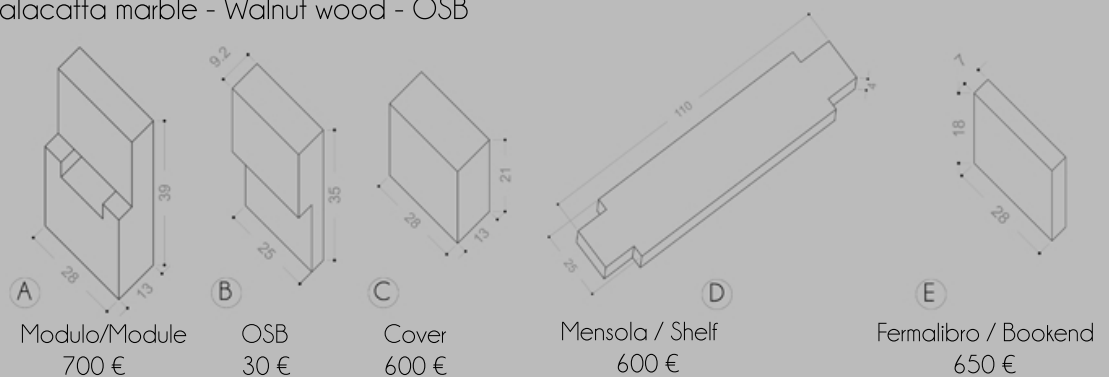

Futura is a bookcase made in a mix of Stonethica and walnut wood.

Its modular interlocking structure allows great flexibility of use and infinite customizations. Each element has a OSB core which reduces its weight.

The bookcase is designed in different heights and sizes, releasing all the creativity of compositions and shapes. The minimalism of its geometries was planned with the intention of enhancing the content even before the furniture itself.

Dati tecnici / Technical data sheet

- Materiali / Materials Calacatta - Noce massello - OSB
Calacatta marble - Walnut wood - OSB

- Dimensioni / Dimensions

Prezzi / Prices

IVA esclusa / Net. VAT

- Composizione come immagine / Composition as image (8.A 2.B 2.C 4.D 8.E) 14.460 €